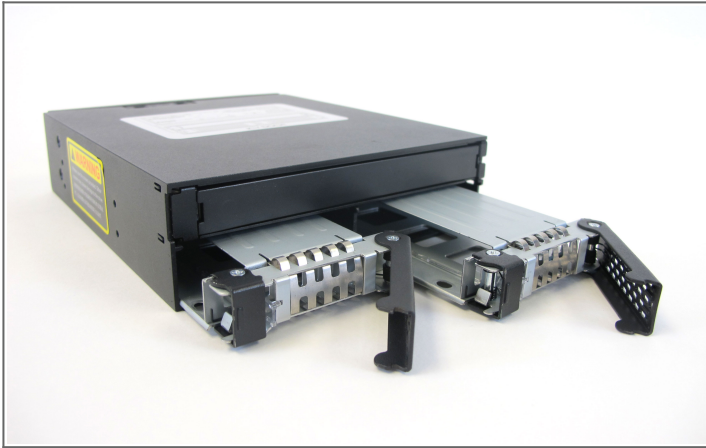

ICYDOCK-MB994IPO-3SB

MB994IPO-3SB 5.25" Drive Bay for Slim Optical and 2x Removable 2.5" SATA III Drives

The MB994IPO-3SB is a full metal drive bay for dual 2.5" SATA/SAS 6.0 Gb/s drives, along with a slot for a slim optical drive, all for use in a single external 5.25" bay. Ventilation slots on the front and back for maximum airflow. A drive-status LED is placed on the front of each drive tray.